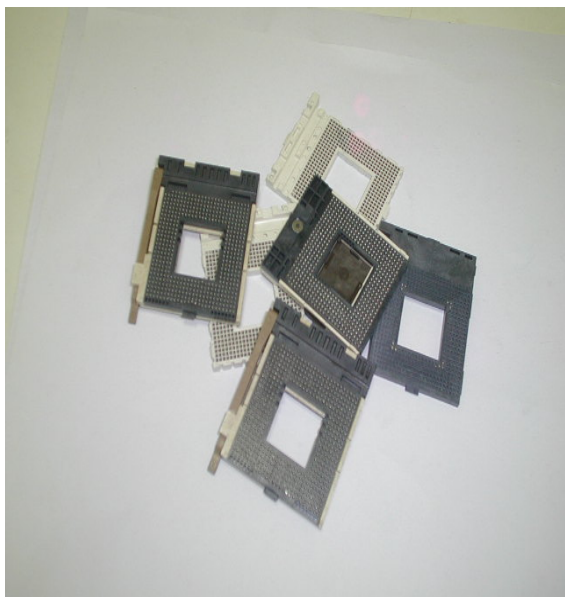

威達誠實業有限公司 WEIDACHENG INDUSYRY CO., LTD

SOLDERING PLACEMENT' SYSTEM 腳座壓球錫球植入機-BU-565

植球能力：0.35Φ~0.76Φ 植球範圍：L-65mm . W-80mm

X. Y. θ 分厘卡調整滑座與腳座模具

卡夾抽取式錫球模具更換座

各類腳座-壓球+植球

腳座模具

除球收集瓶座(清球配置)

BGA-維修設備

BU-565-錫球植入機

BGA rework equipment --- Solder ball placement system BU-560

(1) 外部尺寸: 75cm(L), X 25cm(W), X 26cm(H)

■ Outside dimension: 75cm(L), 25cm(W), 26cm(H).

(2) 重 量: 30.5 kg.

■ Weight: 30.5 kg.

■ Solder ball screening fixture: It is available for changing-over different ball screening fixtures according to different size or spec of solder ball.

(8) 錫球植入速度: 錫球植入 BGA-PAD 點可微調控制錫球植入速度.

■ Solder ball placing speed: The speed for placing solder balls onto BGA pads can be adjusted and fine-tuning controlled.

The solder ball placement system places new solder balls again onto ball removed BGA-IC for new reflowing rework. This equipment provides a technology promotion for traditional BGA operation in SMT industry. It is a very useful tool for BGA production.