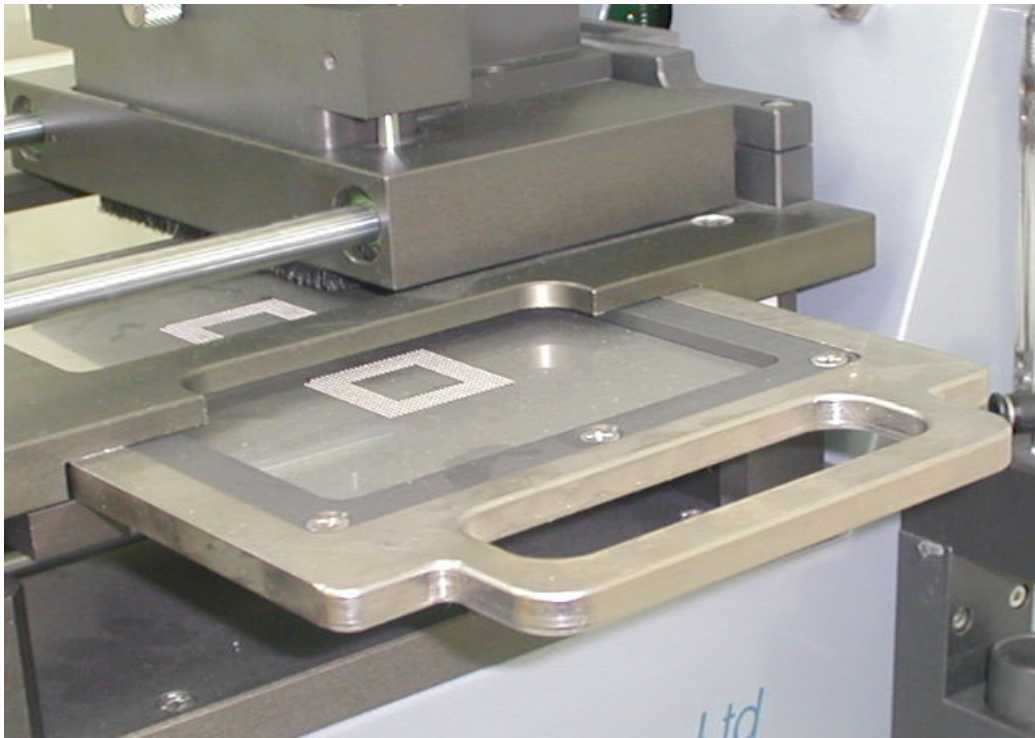

威達誠實業有限公司 WEIDACHENG INDUSYRY CO., LTD

SOLDERING PLACEMENT' SYSTEM 腳座壓球錫球植入機-BU-565

植球能力：0.35Φ~0.76Φ 植球範圍：L-65mm . W-80mm

X. Y. θ 分厘卡調整滑座與腳座模具

卡夾抽取式錫球模具更換座

各類腳座-壓球+植球

腳座模具

除球收集瓶座(清球配置)

BGA-維修設備

BU-565-錫球植入機

BGA rework equipment --- Solder ball placement system BU-560

(1) 外部尺寸: 75cm(L), X 25cm(W), X 26cm(H)

■ Outside dimension: 75cm(L), 25cm(W), 26cm(H).

(2) 重 量: 30.5 kg.

■ Weight: 30.5 kg.

■ Solder ball screening fixture: It is available for changing-over different ball screening fixtures according to different size or spec of solder ball.

(8) 錫球植入速度: 錫球植入 BGA-PAD 點可微調控制錫球植入速度.

■ Solder ball placing speed: The speed for placing solder balls onto BGA pads can be adjusted and fine-tuning controlled.

The solder ball placement system places new solder balls again onto ball removed BGA-IC for new reflowing rework. This equipment provides a technology promotion for traditional BGA operation in SMT industry. It is a very useful tool for BGA production.